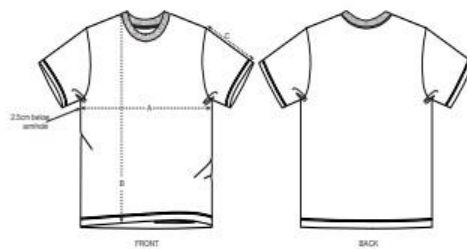

Sian

UMBRELLA SWEATSHIRT

SIZE GUIDE

	XXS	XS	S	M	L	XL	2XL	3XL
Half Chest (cm)	56.5	59	61.5	64	67	70	73	76
Body Length (cm)	61	63	68	72	74	76	78	80

AIR FÀIR AN LÀ TEE

SIZE GUIDE

SIZES	XS	S	M	L	XL	XXL	XXXL
A Half Chest	51.5	54.5	57.5	60.5	63.5	66.5	69.5
B Body Length	64	67.5	71	73	75	77	79
C Sleeve Length	21	22	23	24	24	25	26